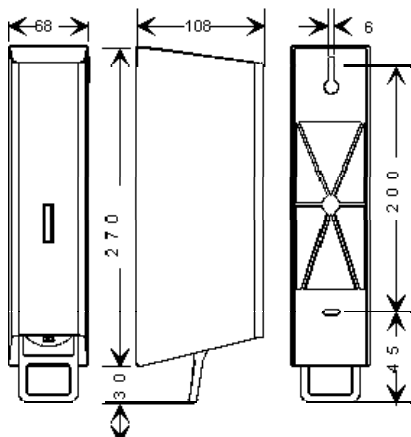

### Liquid-Soap-Dispenser Jet 500/E

Brand:	CBS
Model:	Jet 500/E
Article-No.:	<b>SCS225</b>
EAN:	4250496200118
Material:	stainless steel (for plastic, ABS see art.-no.: SCS215)
Security:	spring lock with key
Refilling:	interchangeable bottle á 500 ml = approx. 888 portion
Back-up reservoir:	approx. 50 portion
Special feature:	maintenance-free decontamination filter
Fill level indicator:	visual window
Packaging:	Dispenser packed in an individual carton together with key and mounting material. 25 dispensers packed in a master carton.
Consumables:	Liquid soap, 12 bottles per carton. e.g. article: SC500-12-S, SC500-12-M, SC500-12-N

#### Mounting:

We recommend: approx. 1050 mm floor > lower surface dispenser or if mounted above the wash basin approx. 150 mm wash basin > lower surface dispenser.

#### Mounting material (incl.):

2 screws 4.5 x 40 mm and 2 plugs (diameter 6 mm).

#### Dimensions:

W 68 x H 270 x D 108 mm

Art.-No.: SCS225 / EAN: 4250496200118