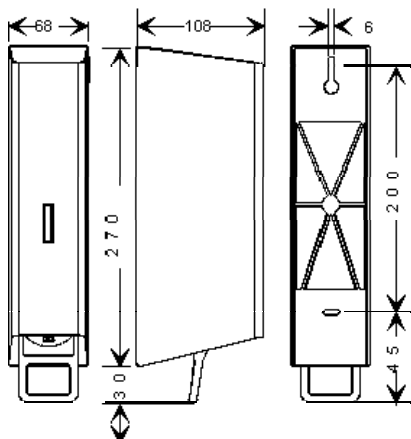

### Liquid-Soap-Dispenser Jet 500

Brand:	CBS
Model:	Jet 500
Article-No.:	<b>SCS215</b>
EAN:	4250496200101
Material:	ABS, white (for stainless steel see art.-no.: SCS225)
Security:	spring lock with key
Refilling:	interchangeable bottle á 500 ml = approx. 888 portion
Back-up reservoir:	approx. 50 portion
Special feature:	maintenance-free decontamination filter
Fill level indicator:	visual window
Packaging:	Dispenser packed in an individual carton together with key and mounting material. 25 dispensers packed in a master carton.
Consumables:	Liquid soap, 12 bottles per carton. e.g. article: SC500-12-S, SC500-12-M, SC500-12-N

#### Mounting:

We recommend: approx. 1050 mm floor > lower surface dispenser or if mounted above the wash basin approx. 150 mm wash basin > lower surface dispenser.

#### Mounting material (incl.):

2 screws 4.5 x 40 mm and 2 plugs (diameter 6 mm).

#### Dimensions:

W 68 x H 270 x D 108 mm

Art.-No.: SCS215 / EAN: 4250496200101