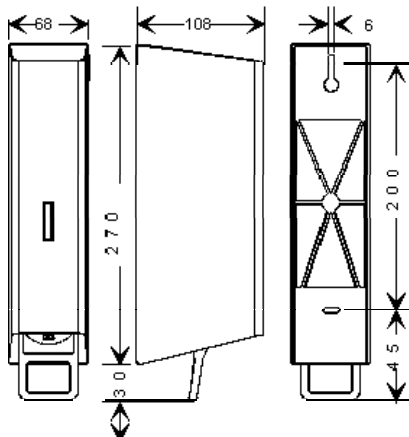

 Carsten Daus GmbH	Dispenser-Systems Washroom - Hygiene	Art.-No. BPC525
---	---	------------------------

>>> CBS BestPower500 Line <<<

Liquid-Soap-Dispenser BestPower500 Crème/E

Brand:	CBS
Model:	BestPower500 Crème/E
Article-No.:	BPC525
EAN:	4250496200187
Material:	stainless steel (ABS, white see art.-no.: BPC505)
Security:	spring lock with key
Refilling:	interchangeable bottle á 500 ml = approx. 888 portion
Back-up reservoir:	approx. 50 portion
Special feature:	maintenance-free decontamination filter
Fill level indicator:	visual window
Packaging:	Dispenser packed in an individual carton together with key and mounting material. 25 dispensers packed in a master carton.
Consumables:	Liquid soap, 12 bottles per carton. e.g. article: BPC500-12-S, BPC500-12-M, BPC500-12-N

System:

The dispenser consists out of 3 major parts; the cover with lock, the back plate and the CBS pump system with integrated back-up reservoir. The interchangeable bottle together with the dispenser makes a complete unit. The air sucked in will go through a maintenance-free decontamination filter and ensures the pressure balance in the interchangeable bottle (only in our system). The filter also prevents the contamination with bacteria and / or fungi. The CBS soap dispenser has a back suction function to avoid dripping. The entire system has fewer components than competing systems and always guarantees a reliable function.

Mounting:

We recommend: approx. 1050 mm floor > lower surface dispenser or if mounted above the wash basin approx. 150 mm wash basin > lower surface dispenser.

Mounting material (incl.):

2 screws 4.5 x 40 mm and 2 plugs (diameter 6 mm).

Dimensions:

W 68 x H 270 x D 108 mm

Art.-No.: BPC525 / EAN: 4250496200187

Consumables:

Liquid soap in 500 ml interchangeable bottles, e.g. made by CBS

Art.-No.: BPC500-12-S

Art.-No.: BPC500-12-M

Art.-No.: BPC500-12-N