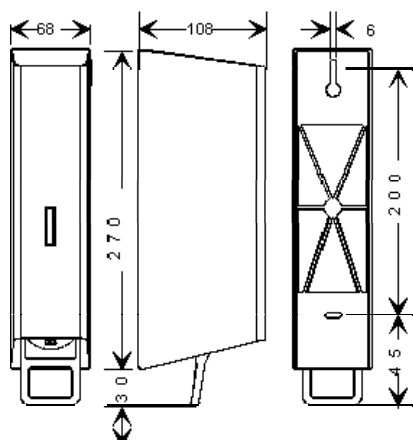

### Liquid-Soap-Dispenser BestPower500 Crème

Brand:	CBS
Model:	BestPower500 Crème
Article-No.:	<b>BPC505</b>
EAN:	4250496200163
Material:	ABS, white (for stainless steel see art.-no.: BPC525)
Security:	spring lock with key
Refilling:	interchangeable bottle á 500 ml = approx. 888 portion
Back-up reservoir:	approx. 50 portion
Special feature:	maintenance-free decontamination filter
Fill level indicator:	visual window
Packaging:	Dispenser packed in an individual carton together with key and mounting material. 25 dispensers packed in a master carton.
Consumables:	Liquid soap, 12 bottles per carton. e.g. article: BPC500-12-S, BPC500-12-M, BPC500-12-N

#### System:

The dispenser consists out of 3 major parts; the cover with lock, the back plate and the CBS pump system with integrated back-up reservoir. The interchangeable bottle together with the dispenser makes a complete unit. The air sucked in will go through a maintenance-free decontamination filter and ensures the pressure balance in the interchangeable bottle (only in our system). The filter also prevents the contamination with bacteria and / or fungi. The CBS soap dispenser has a back suction function to avoid dripping. The entire system has fewer components than competing systems and always guarantees a reliable function.

#### Mounting material (incl.):

2 screws 4.5 x 40 mm and 2 plugs (diameter 6 mm).

#### Dimensions:

W 68 x H 270 x D 108 mm

Art.-No.: BPC505 / EAN: 4250496200163