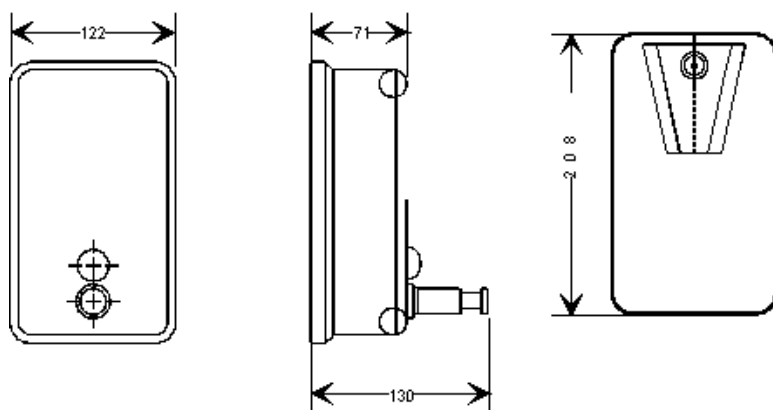


	<p align="center"><b>Dispenser-Systems</b> Washroom - Hygiene</p>	<p align="center"><b>Art.-No. A605-10-SS</b></p>
---	---	--

➤ ➤ ➤ CBS Top Line ◀ ◀ ◀

### Liquid-Soap-Dispenser CBS 1000/EV

Brand:	CBS
Model:	CBS 1000/EV
Article-No.:	<b>A605-10-SS</b>
EAN:	4250496200149
Material:	stainless steel
Security:	lock with key
Refilling:	direct refilling (capacity approx. 1000 ml)
Fill level indicator:	visual window
Packaging:	Dispenser packed in an individual carton together with key and mounting material. 20 dispensers packed in a master carton.
Consumables:	Liquid soap

The dispenser is also available in the colours white, red and yellow (plastic coated).

**Mounting:**

We recommend: approx. 1050 mm floor > lower surface dispenser or if mounted above wash basin approx. 100 mm wash basin > lower surface dispenser.

**Mounting material (incl.):**

3 screws 4 x 30 mm and mounting plate.

**Dimensions:**

W 122 x H 208 x D 71 mm

Art.-No.: A605-10-SS / EAN: 4250496200149

**Consumables:**

Liquid soap