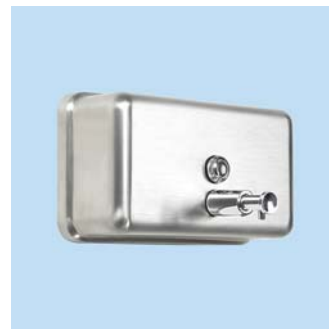

	<p align="center">Dispenser-Systems Washroom - Hygiene</p>	<p align="center">Art.-No. A600-10-SS</p>
---	---	--

➤ ➤ ➤ CBS Top Line ◀ ◀ ◀

Liquid-Soap-Dispenser CBS 1000/EH

Brand:	CBS
Model:	CBS 1000/EH
Article-No.:	A600-10-SS
EAN:	4250496200125
Material:	stainless steel
Security:	lock with key
Refilling:	direct refilling (capacity approx. 1000 ml)
Fill level indicator:	visual window
Packaging:	Dispenser packed in an individual carton together with key and mounting material. 20 dispensers packed in a master carton.
Consumables:	Liquid Soaps

System:

Heavy duty, non-drip dispenser with push operation. Can be operated single-handed. Made out of high quality stainless steel. Easy refilling from the top. Reliability guaranteed. Also available as a vertical version (art.-no. A605-10-SS) or square version (art.-no. A603-10-SS).

The dispenser is also available in the colours white, red and yellow (plastic coated).

Mounting:

We recommend: approx. 1050 mm floor > lower surface dispenser or if mounted above wash basin approx. 100 mm wash basin > lower surface dispenser.

Mounting material (incl.):

3 screws 4 x 30 mm and mounting plate.

Dimensions:

W 208 x H 122 x D 71 mm

Art.-No.: A600-10-SS / EAN: 4250496200125

Consumables:

Liquid soaps