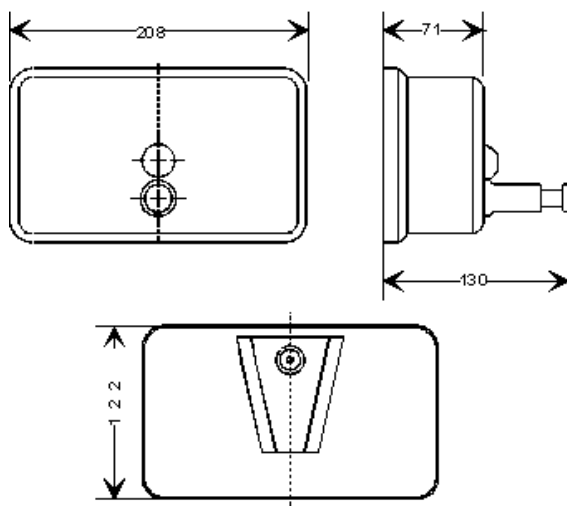

	<p align="center">Dispenser-Systems Washroom - Hygiene</p>	<p align="center">Art.-No. A600-10-SS</p>
---	---	--

➤ ➤ ➤ CBS Top Line ◀ ◀ ◀

Liquid-Soap-Dispenser CBS 1000/EH

Brand:	CBS
Model:	CBS 1000/EH
Article-No.:	A600-10-SS
EAN:	4250496200125
Material:	stainless steel
Security:	lock with key
Refilling:	direct refilling (capacity approx. 1000 ml)
Fill level indicator:	visual window
Packaging:	Dispenser packed in an individual carton together with key and mounting material. 20 dispensers packed in a master carton.
Consumables:	Liquid Soaps

System:

Heavy duty, non-drip dispenser with push operation. Can be operated single-handed. Made out of high quality stainless steel. Easy refilling from the top. Reliability guaranteed. Also available as a vertical version (art.-no. A605-10-SS) or square version (art.-no. A603-10-SS).

The dispenser is also available in the colours white, red and yellow (plastic coated).

Mounting:

We recommend: approx. 1050 mm floor > lower surface dispenser or if mounted above wash basin approx. 100 mm wash basin > lower surface dispenser.

Mounting material (incl.):

3 screws 4 x 30 mm and mounting plate.

Dimensions:

W 208 x H 122 x D 71 mm

Art.-No.: A600-10-SS / EAN: 4250496200125

Consumables:

Liquid soaps